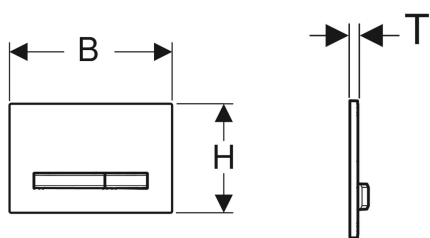

Geberit Sigma50 flush plate for dual flush, metal colour brass

Example image

Application purposes

- For flush actuation with Sigma concealed cisterns

Characteristics

- Front actuation

Scope of delivery

- Mounting frame
- 2 distance bolts

- Actuator buttons and mounting plate, easy-to-clean coated
- Sound-absorbing actuator rods, tool-free fast adjustment

Technical data

Actuation force | < 20 N

- 2 actuator rods

Art. no.	Colour / surface	Material designation	B	H	T	
115.672.11.2	Base plate and buttons: brass Cover plate: white	Die-cast zinc / plastic	24.6 cm	16.4 cm	1.3 cm	
115.672.DW.2	Base plate and buttons: brass Cover plate: black	Die-cast zinc / plastic	24.6 cm	16.4 cm	1.3 cm	
115.672.JM.2	Base plate and buttons: brass Cover plate: Mustang slate	Die-cast zinc / slate (natural product)	24.6 cm	16.4 cm	1.4 cm	
115.672.JV.2	Base plate and buttons: brass Cover plate: concrete look	Die-cast zinc / ceramic	24.6 cm	16.4 cm	1.4 cm	
115.672.JX.2	Base plate and buttons: brass Cover plate: black walnut	Die-cast zinc / wood (natural product)	24.6 cm	16.4 cm	1.4 cm	
115.672.00.2	Base plate and buttons: brass Cover plate: customised	Die-cast zinc	24.6 cm	16.4 cm	1 cm	
115.672.QF.2	Base plate and buttons: brass Cover plate: brass, brushed, easy-to-clean coated	Die-cast zinc / brass	24.6 cm	16.4 cm	1.2 cm	New

- The colour and structure of natural products may vary
- Delivery time: 6 weeks

- Art. no. 115.788.00.2 - for custom-made inlay to be sourced by customer, maximum depth 4 mm, template included. Customised inlays can be sourced from DIY Splashbacks - www.diysplashbacks.co.uk/geberit-flush-plates